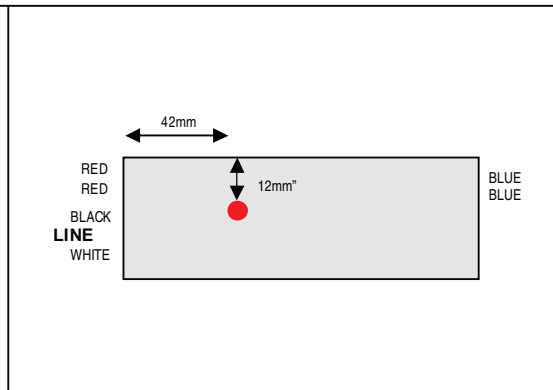

Hot Spot Location:

1.877.652.9640
248.652.9640

Commercial and Residential
Monday-Friday 8am - 5pm EST

Green Electrical Supply
www.GreenElectricalSupply.com
2355 Arizona Court, Rochester Hills, MI 48309