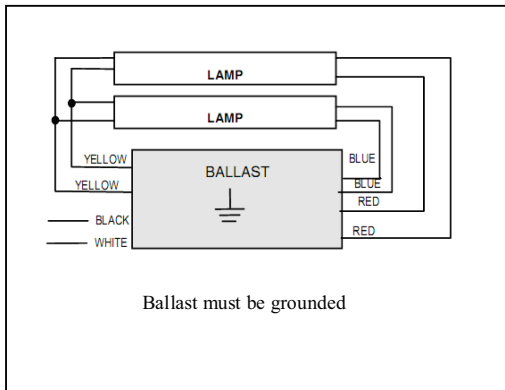

PHYSICAL DIMENSIONS:

Length (L):	9.50"	
Width (W):	1.38"	
Height (H):	1.18"	
Mounting(M):	8.9"	
Lead Length:		
White, Black	25"	
Blue	31"x31"	
Red	34"x34"	
Yellow	48"x48"	

WIRING DIAGRAM: