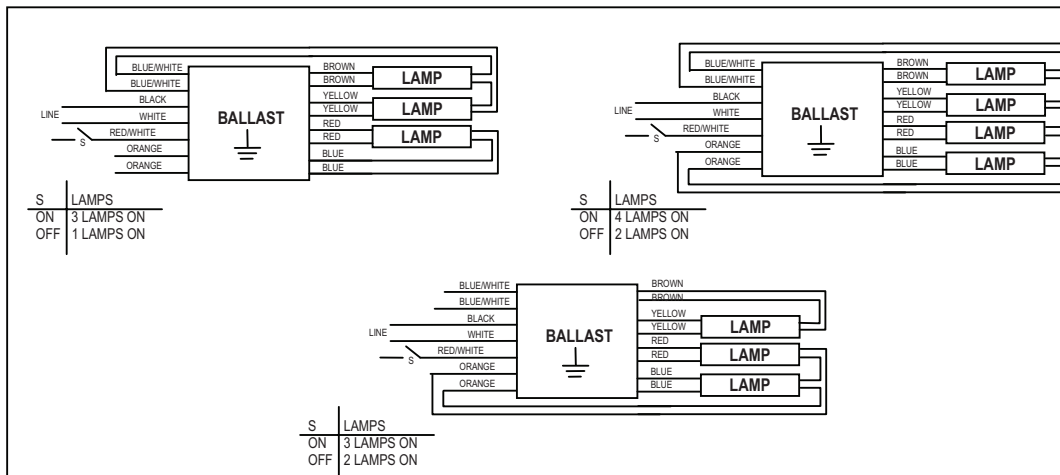

1.877.652.9640
248.652.9640

Commercial and Residential
Monday-Friday 8am - 5pm EST

Green Electrical Supply

www.GreenElectricalSupply.com

2355 Arizona Court, Rochester Hills, MI 48309

PERFORMANCE:

- Sound Rated: A
- Minimum Starting Temperature: 0°F, -18°C
- Maximum Case Temperature: 194°F, 90°C
- Meets FCC Part 18 (Class A) Consumer Limits
- 5-Year Warranty
- UL, cUL 935 Pending
- Transient Protection meets ANSI/IEEE C62.41 Cat. A
- Lamp end-of-life protected

PHYSICAL DIMENSIONS:

WIRING DIAGRAM:

Hot Spot Location:

1.877.652.9640
248.652.9640

Commercial and Residential
Monday-Friday 8am - 5pm EST

Green Electrical Supply

www.GreenElectricalSupply.com

2355 Arizona Court, Rochester Hills, MI 48309