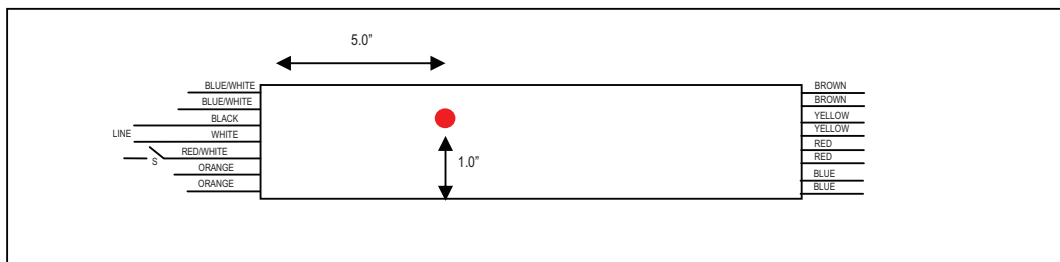

1.877.652.9640
248.652.9640

Commercial and Residential
Monday-Friday 8am - 5pm EST

Green Electrical Supply

www.GreenElectricalSupply.com

2355 Arizona Court, Rochester Hills, MI 48309

PERFORMANCE:

- Sound Rated: A
- Minimum Starting Temperature: 0°F, -18°C
- Maximum Case Temperature: 194°F, 90°C
- Meets FCC Part 18 (Class A) Consumer Limits
- 5-Year Warranty
- UL, cUL 935 Pending
- Transient Protection meets ANSI/IEEE C62.41 Cat. A
- Lamp end-of-life protected

PHYSICAL DIMENSIONS:

WIRING DIAGRAM:

Hot Spot Location:

1.877.652.9640
248.652.9640

Commercial and Residential
Monday-Friday 8am - 5pm EST

Green Electrical Supply

www.GreenElectricalSupply.com

2355 Arizona Court, Rochester Hills, MI 48309