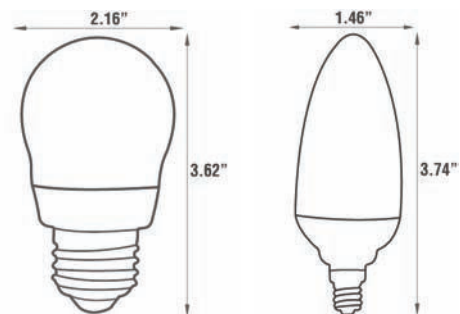

COMMERCIAL FIXTURES AND LAMPS SPECIFICATIONS

LED STACKED DECORATIVE FAMILY

SKB1.7WWLED
1W Stacked Decorative LED Bulb

An LED dimmable decorative bulb for multi-socket ornamental fixtures and decorative chandeliers. It consumes only 1 watt and replaces an 30 watt incandescent bulb. The result; up to 80% savings in energy. The bulb has a life of 30,000 hours at L70 standards. The advanced stacked design enhances the bright appearance from multiple viewpoints.

-Indoor Rated

SKC1.7CWWLED
1W Stacked Decorative LED Candle

An LED dimmable decorative bulb especially for chandeliers and fixtures with candelabra sockets. It consumes only 1 watt and replaces an 30 watt incandescent bulb. The result; up to 80% savings in energy. The bulb has a life of 30,000 hours at L70 standards. The advanced stacked design enhances the bright appearance from multiple viewpoints.

DIMENSIONS

STACKED LED BULBSPECIFICATIONS

Watts	Order Code	Model Number	Incandescent Equivalent	Base	Lumens	Beam Angle	Lamp Life (Hrs)	Pack Type	Case Pack	Dimensions (W"xMOL)	K
1	70628	SKB1.7WWLED	30	E26	70	120°	30,000	Box	48	2.16 x 3.62	2750
1	70631	SKC1.7CWWLED	30	E12	70	120°	30,000	Box	48	1.46 x 3.74	2750