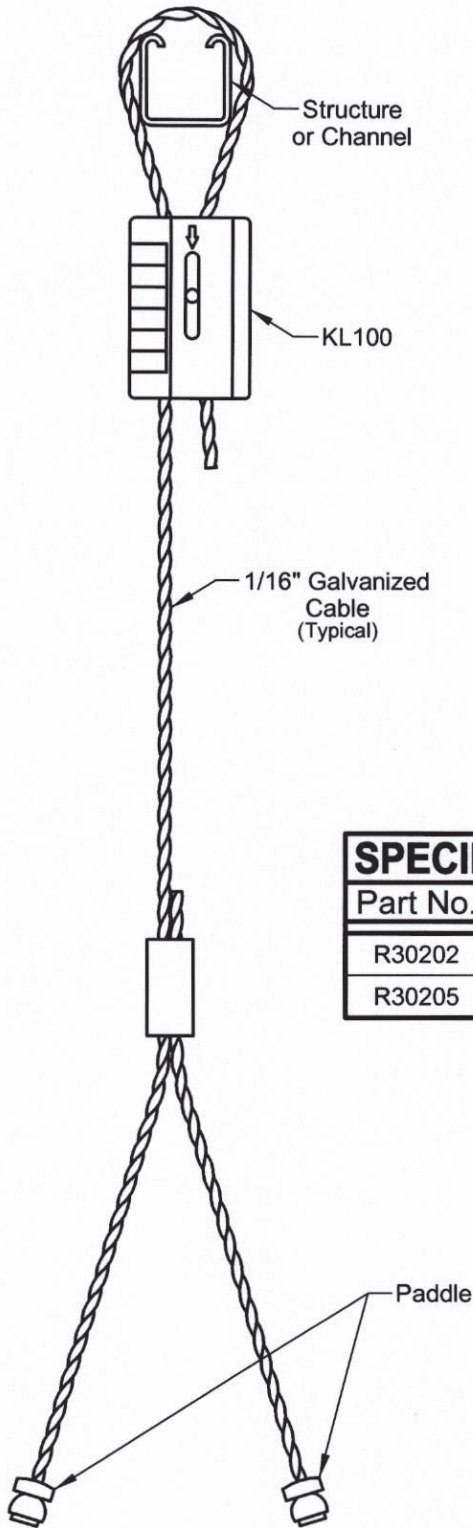

Cable "Y" Toggle Kit

Model: RWC2YP

SPECIFICATIONS TABLE		
Part No.	Model No.	Cable Lg
R30202	RWC2YP10K	120"
R30205	RWC2YP15K	180"

(NOTE: All Cable length tolerances are $\pm 1/2"$)

MAX LOAD RATING:
75 Lbs