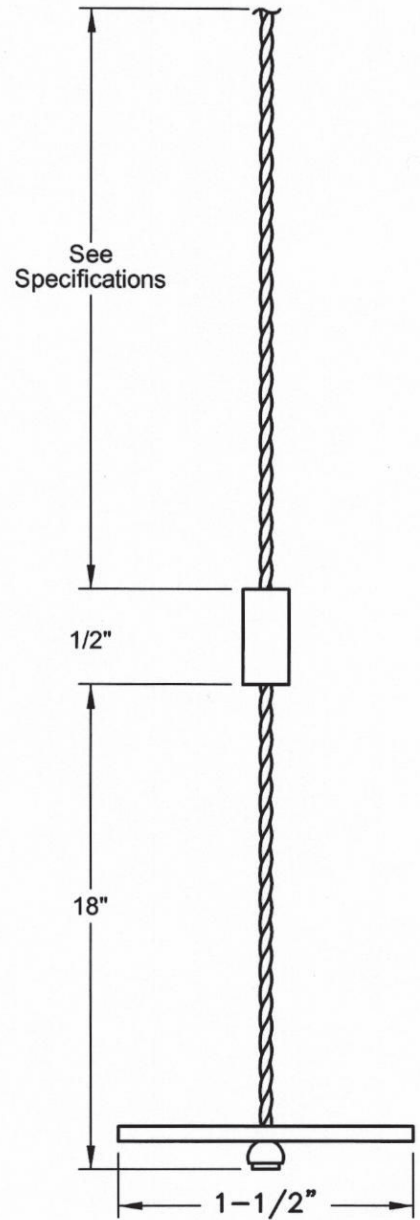

Cable "Y" Toggle Kit

Model: RWC2YP

SPECIFICATIONS TABLE		
Part No.	Model No.	Cable Lg
R30202	RWC2YP10K	120"
R30205	RWC2YP15K	180"

(NOTE: All Cable length tolerances are $\pm 1/2"$)

MAX LOAD RATING:
75 Lbs