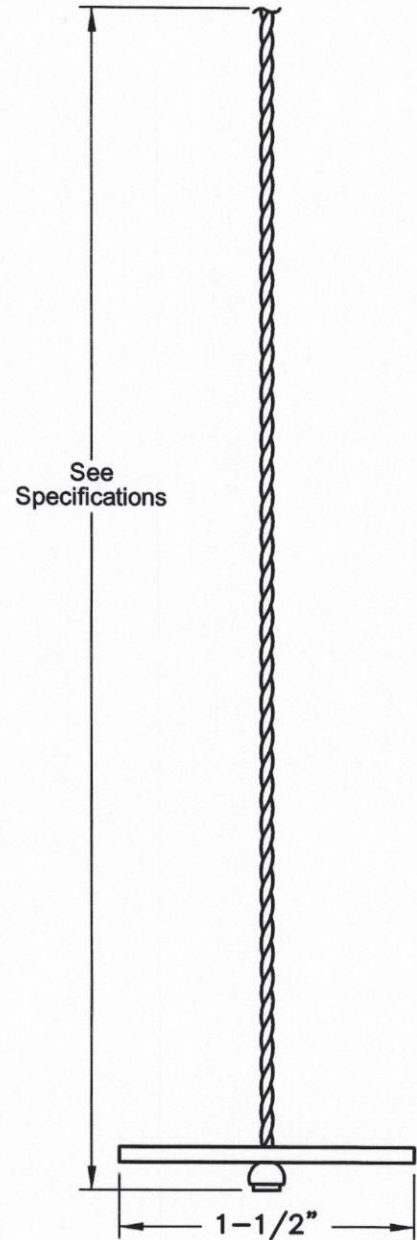

# Cable Toggle Kit

## Model: RWC2SP

SPECIFICATIONS TABLE		
Part No.	Model No.	Cable Lg
	RWC2SP10K	120"
	RWC2SP15K	180"

**MAX LOAD RATING:**  
75 Lbs

(NOTE: All Cable length tolerances are  $\pm 1/2"$ )

1.877.652.9640  
248.652.9640