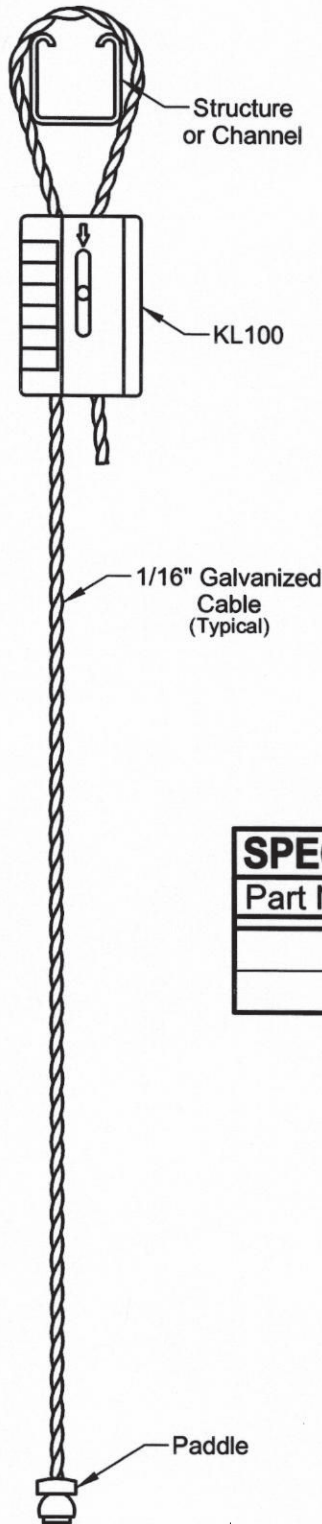

# Cable Toggle Kit

## Model: RWC2SP

SPECIFICATIONS TABLE		
Part No.	Model No.	Cable Lg
	RWC2SP10K	120"
	RWC2SP15K	180"

**MAX LOAD RATING:**  
75 Lbs

(NOTE: All Cable length tolerances are  $\pm 1/2"$ )

1.877.652.9640  
248.652.9640