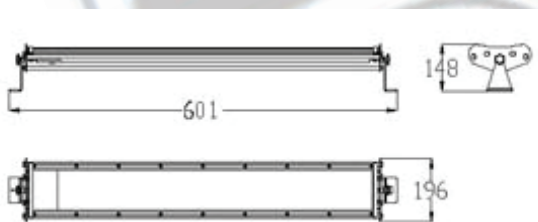

Green Electrical Supply

GreenElectricalSupply.com

Call 877-652-9640 for quantity discounts and low price guarantee.

LED WWWUNI Wall Washer Series

Ordering Information

Dimensions:

Wall Washer 36W Unit

Wall Washer 72W and 90W Units