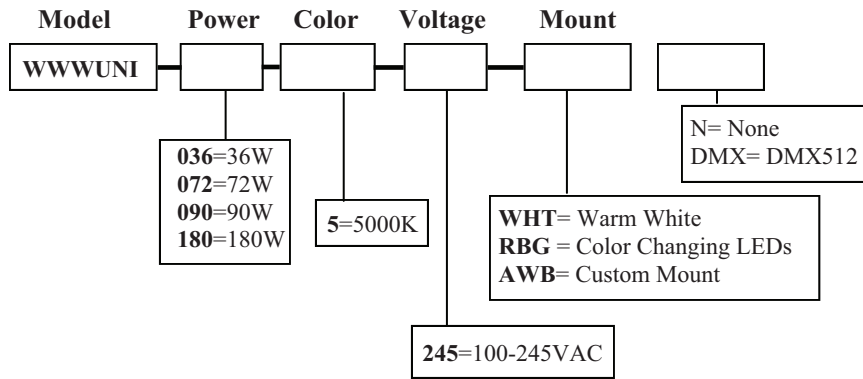

RBG (Red, Blue, Green)

AWB

Projected Distance: 15 to 20 Meters

Controller: DMX516 console

Certifications: CE, FCC, cUL, UL Pending

LED Efficiency: 87 lm/w

LED Luminous flux:

36Watt = 4,150 lm

72Watt = 5,810 lm

90Watt = 6,640 lm

180Watt = 8,300 lm

CRI: Ra > 80

IP Rating: IP65

Environmentally Friendly: NO UV, IR, Lead or Mercury

Non Delay Start

Net Weight:

Green Electrical Supply

GreenElectricalSupply.com

Call 877-652-9640 for quantity discounts and low price guarantee.

LED WWWUNI Wall Washer Series

Ordering Information

Dimensions:

Wall Washer 36W Unit

Wall Washer 72W and 90W Units