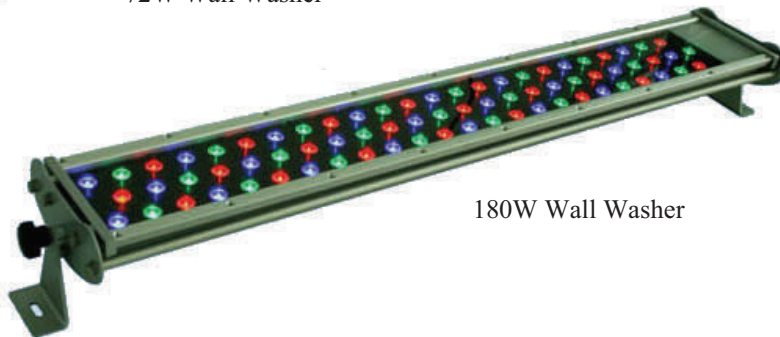

Project Name:	Location:	Date:	Qty:
Fixture Type:	Prepared by:	Comments:	

The LED Wall Washer lamps Series uses high power LEDs to create a light array. The luminous flux is up to 15,000 lm. A 70% reduction in energy can be achieved when compared to High Pressure Sodium lamp. This series can be controlled by DMX512.

36W Wall Washer

72W Wall Washer

180W Wall Washer

90W Wall Washer

Specifications:

LED Source:

36Watt = 1 - 36W High Power LED
 72Watt = 1 - 72W High Power LED
 90Watt = 2 - 36W High Power LED, 2.4W LEDs
 180Watt = 2 - 72W High Power LED, 2.4W LEDs

Wattage with power supply:

36Watt = 45 watt
 72Watt = 85 watt
 90Watt = 105 watt
 180Watt = 176 watt

Effective Light Angle: 30°

Voltage: AC(100V-245V) (50-60Hz)

Power Factor (PF): > 0.9

Color Temperature: Day White (4500-5000K)

RBG (Red, Blue, Green)

AWB

Projected Distance: 15 to 20 Meters

Controller: DMX516 console

Certifications: CE, FCC, cUL, UL Pending

LED Efficiency: 87 lm/w

LED Luminous flux:

36Watt = 4,150 lm