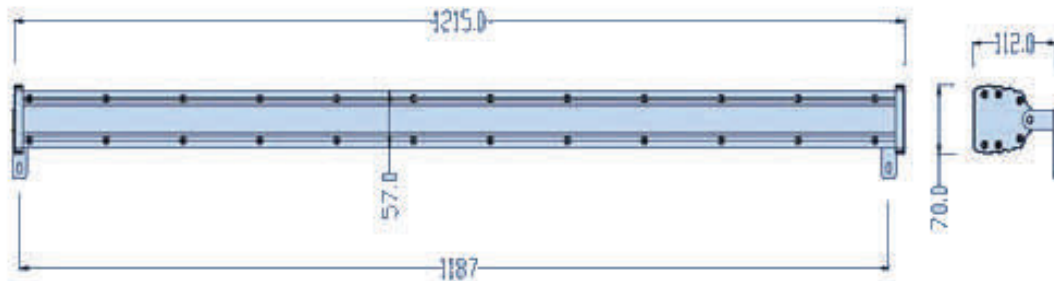

Green Electrical Supply

GreenElectricalSupply.com

Call 877-652-9640 for quantity discounts and low price guarantee.

LED WWWUNI Wall Washer Series

Ordering Information

Dimensions:

Wall Washer 36W Unit

Wall Washer 72W and 90W Units