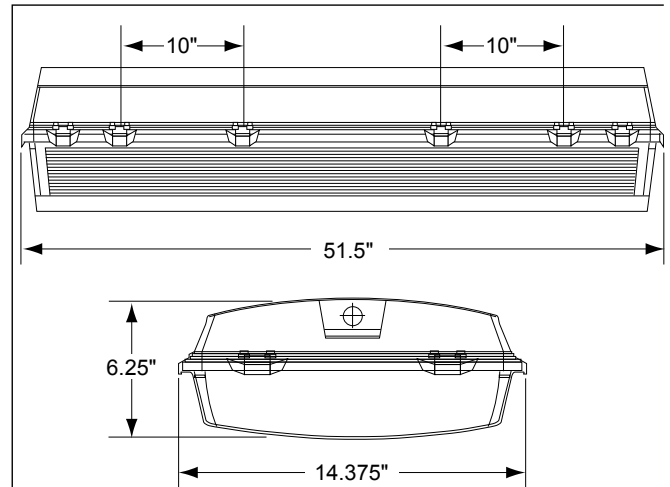

DIMENSIONS:

Rebates and Incentives are available in many areas. Contact an Atlas Representative for more information.

ATLAS LIGHTING PRODUCTS, INC.

PO BOX 2348 | BURLINGTON, NC 27216
800-849-8485 | FAX: 1-855-847-2794 | www.atlasled.com

*The majority of Atlas Lighting Products are assembled in USA facilities by an American Workforce utilizing both Domestic and Foreign components. Meets Buy American requirements within the ARRA.