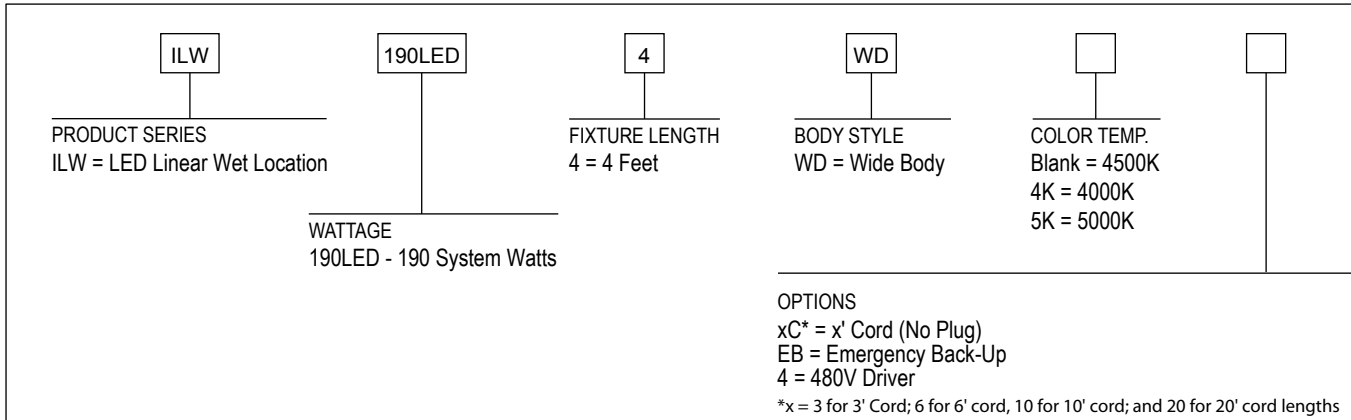

ORDERING FORMAT

IP RATING

	DESCRIPTION	DEFINITION
6	Dust-tight	No ingress of dust
5	Protects against water jets	Water projected from a nozzle against the enclosure from any direction shall have no harmful effect
6	Dust-tight	No ingress of dust
6	Protects against powerful water jets	Water projected in powerful jets against the enclosure from any direction shall have no harmful effect
6	Dust-tight	No ingress of dust
7	Protects against the effects of immersion	Ingress of water in a harmful quantity shall not be possible when the enclosure is immersed in water under defined conditions of pressure & time