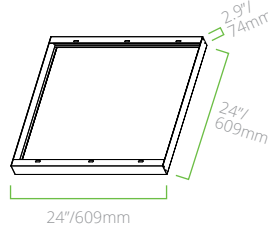

SLM22-RMK-A