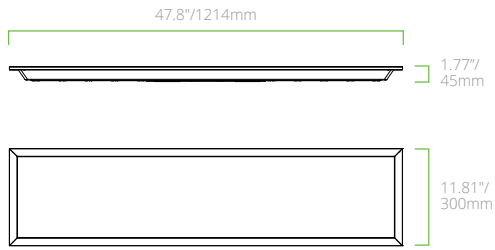

PRODUCT DIMENSIONS

BLP14