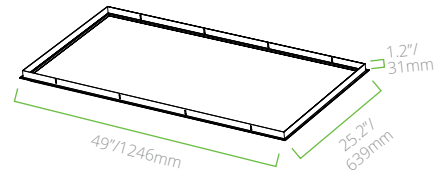

PRODUCT DIMENSIONS

BLP14

BLP22

BLP24

ACCESSORY DIMENSIONS

RECESSED MOUNT KIT

SLM14-RMK-A

SLM22-RMK-A