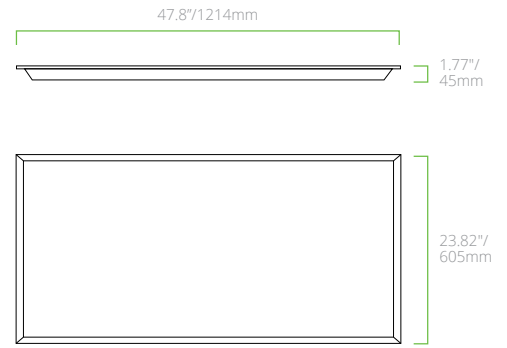

PRODUCT DIMENSIONS

BLP14

BLP22

BLP24

ACCESSORY DIMENSIONS

RECESSED MOUNT KIT

SLM14-RMK-A

SLM22-RMK-A