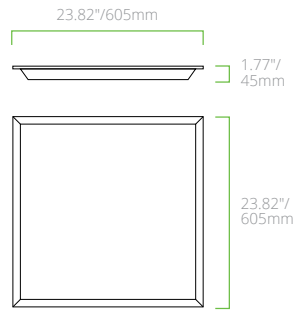

PRODUCT DIMENSIONS

BLP14

BLP22

ACCESSORY DIMENSIONS

RECESSED MOUNT KIT

SURFACE MOUNT KIT