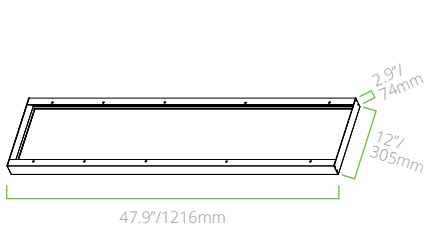

SURFACE MOUNT KIT

SLM14-RMK-A