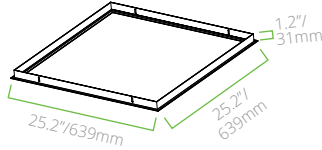

PRODUCT DIMENSIONS

BLP14

BLP22

BLP24

ACCESSORY DIMENSIONS

RECESSED MOUNT KIT

SLM14-RMK-A

SLM22-RMK-A