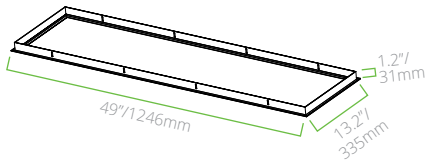

PRODUCT DIMENSIONS

BLP14

BLP22

BLP24

ACCESSORY DIMENSIONS

RECESSED MOUNT KIT

SLM14-RMK-A

SLM22-RMK-A