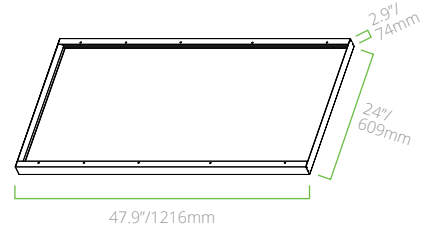

SLM24-RMK-A