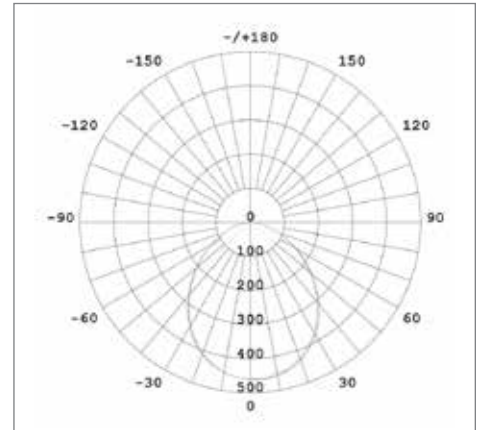

6" Rotatable LED Downlight Kit

dimensions

photometrics

ordering information

Litespan Part #	Order Code	Description	Watts	Volts	Lumens	CRI	Life Hours	ES
LED-DK6RT-11W830-DIM-G5	09085	LED Downlight Kit Rotatable Eye 6", 3000K, dimmable, aimable	11	120	750	80	35,000	★
LED-DK6RT-11W840-DIM-G5	09086	LED Downlight Kit Rotatable Eye 6", 4000K, dimmable, aimable	11	120	750	80	35,000	★