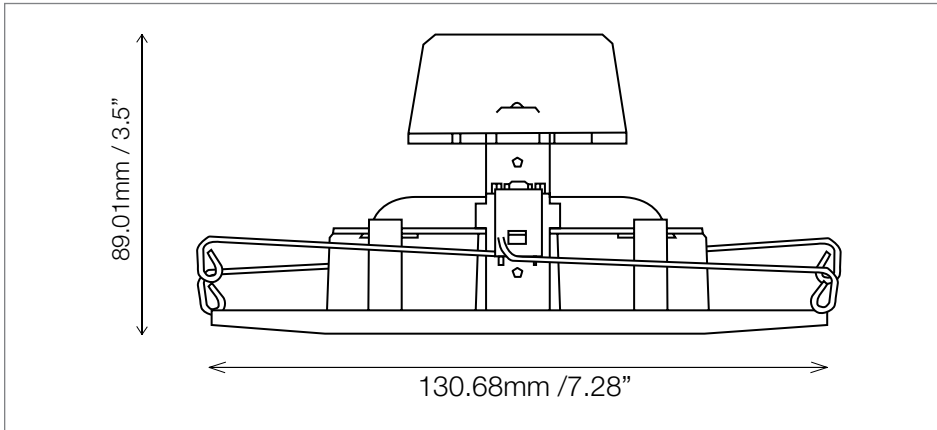

6" Rotatable LED Downlight Kit

dimensions

photometrics

ordering information

Litespan Part #	Order Code	Description	Watts	Volts	Lumens	CRI	Life Hours	ES
LED-DK6RT-11W830-DIM-G5	09085	LED Downlight Kit Rotatable Eye 6", 3000K, dimmable, aimable	11	120	750	80	35,000	★
LED-DK6RT-11W840-DIM-G5	09086	LED Downlight Kit Rotatable Eye 6", 4000K, dimmable, aimable	11	120	750	80	35,000	★