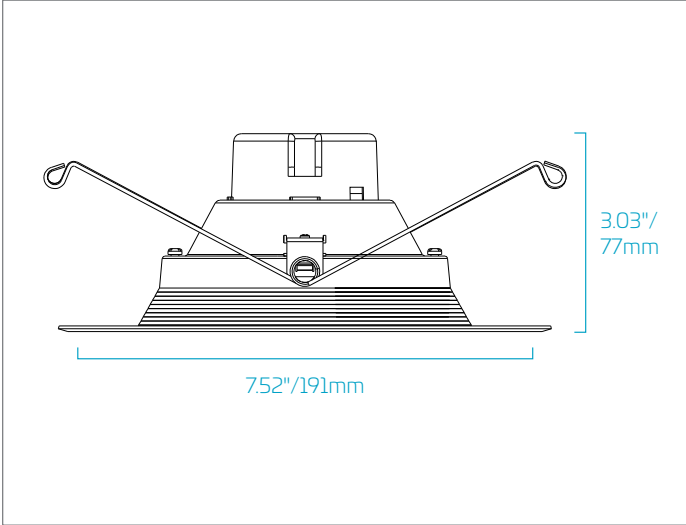

DK6 : 5/6" LED Downlight Kit : 90 CRI

Dimensions