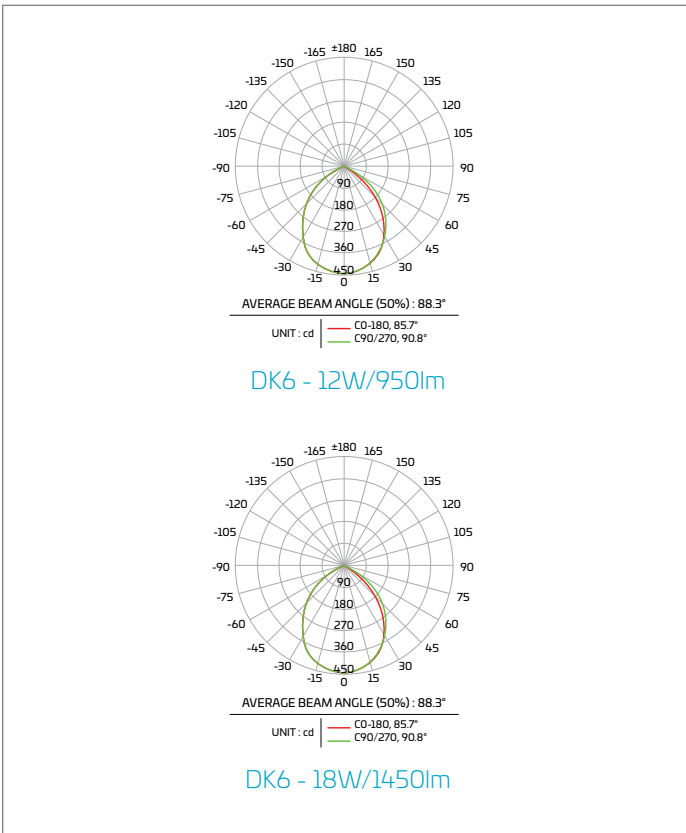

★ ENERGY STAR® Approved

DK6 : 5/6" LED Downlight Kit : 90 CRI

Dimensions

Photometrics

Dimmer Compatibility

Dimmer	12 W	18 W	Dimmer	12 W	18 W
AH SDM/600/WHTTE 600W	✓	✓	LUTRON D-600PH-3CK 600W	✗	✗
AH SDM3/1000/WHTTE 1000W	✓	✓	LUTRON D-600PH-DK 600W	✗	✓
ALMOND LUXDM600-12 600W	✓	✗	LUTRON D-600RH-DK 600W	✓	✗
CTL DM600-12-3 600W	✓	✓	LUTRON D-600R-IV 600W	✓	✓
GE 18024 600W	✓	✓	LUTRON D-600R-WH 600W	✓	✗
LEVITON IPI06 600W	✗	✗	LUTRON DV-600PH-WH 600W	✓	✓
LEVITON IPI06-1LZ 600W	✓	✓	LUTRON DV-603P600W	✓	✓
LEVITON White/Lvory/Light Almond IPI10-1LZ 600W	✓	✓	LUTRON DV-603PH-WH 600W	✓	✓
LEVITON 603-6631-A 600W	✓	✓	LUTRON DV-603PH-WH 600W	✓	✓
LEVITON 6631-A 600W	✓	✓	LUTRON DV-603PR 600W	✗	✓
LEVITON 6631-LA 600W			LUTRON DVCL-153PH 600W	✗	✗
LEVITON 6631-LA 600W	✓	✓	LUTRON DVCL-153P-WH 600W	✗	✗
LEVITON 6683 600W	✓	✗	LUTRON DVW-600PH-WH 600W	✗	✓
LEVITON 6683-10Z 600W	✓	✗	LUTRON DVWCL-153PH-WH 600W	✗	✗
LEVITON 6683-1W 600W	✗	✗	LUTRON DVWCL-153PH-WHC	✗	✗
LEVITON 6684 600W	✗	✗	LUTRON LGCL-153CL 600W	✗	✗
LEVITON LIGHT ALMOND NO.6672 600W	✓	✓	LUTRON MAW-600 600W	✗	✗
LEVITON WHITE NO.IPL06 600W	✓	✓	LUTRON MAW-600H-AL 600W	✗	✗
LUTRON AY-600PH-WH	✗	✓	LUTRON MAW-600H-WH 600W	✗	✗
LUTRON AY-600P-WH	✓	✓	LUTRON S-10PH 1000W	✓	✓
LUTRON AYCL-153PH	✓	✓	LUTRON S-600 600W	✓	✓
LUTRON AYCL-153P-WH	✗	✓	LUTRON S-600-AL 600W	✓	✓
LUTRON DV-600P-WH	✓	✓	LUTRON S-600-IV 600W	✓	✓
LUTRON DVCL-253PH	✓	✓	LUTRON S-600PR-WH 600W	✗	✗
LUTRON MACL-153MH-WH	✓	✓	LUTRON S-603PH-WH 600W	✓	✓
LUTRON MACL-153MLH-WH	✓	✓	LUTRON SCL-153P-WH 600W	✓	✓
LUTRON MACL-153MR-WH	✗	✓	LUTRON TG-600PH-IV 600W	✗	✓
LUTRON MACL-153M-WH	✗	✓	LUTRON TG-600PH-WH 600W	✓	✓
LUTRON MA-RH	✗	✗	LUTRON TGCL-153PH-WH 600W	✗	✗
LUTRON MSCL-OP153MH-WH	✓	✓	LUTRON TGCL-153PLH-WH 600W	✗	✓
LUTRON PD-6WCL	✓	✓	Maxxima MEW-DM600	✗	✗
LUTRON S-600H-WH 600W	✗	✗			
LUTRON S-600P-WH	✗	✓			
LUTRON S-600P-WH	✗	✗			
LUTRON S-603PGH-WH 600W	✓	✓			
LUTRON SCL-153PH-WH	✓	✓			
LUTRON SELV-300P-WH	✓	✓			
LUTRON TG-603PGH-WH	✓	✓			
LUTRON TGCL-153PH-WH	✓	✓			
LUTRON CT-103P-WH 1000W	✗	✗			
LUTRON CTCL-153P-WH 600W	✗	✗			