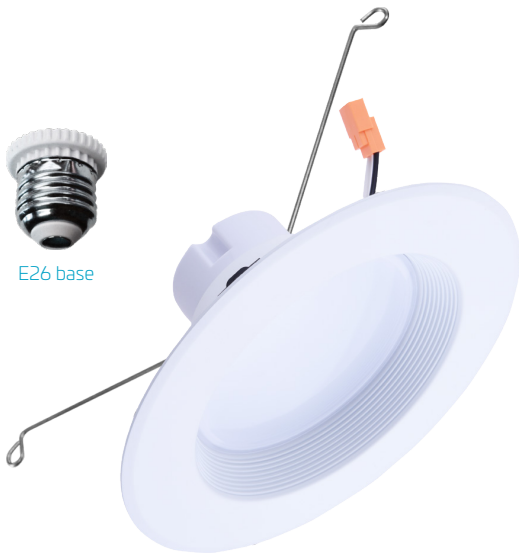

Green Electrical Supply

maximize your green[®]

www.GreenElectricalSupply.com

DK6 : 5/6" LED Downlight Kit : 90 CRI

E26 base

project name	type
catalog number	
comments	voltage
approved by	date

12/18
watts

800/
1,250
lumens

90+
CRI

2700K-
5000K
CCT

Features

- Ultra-efficient LED Downlight Kit designed to retrofit into existing incandescent recessed downlights
- Integrated LEDs reduce energy consumption up to 80%
- Fits many popular 5" & 6" recessed downlight fixtures
- Integrated white aluminum powder coated trim
- E26 and GU24 bases included
- Dimmable 10-100%
- Lasts up to 30X longer than traditional incandescent
- Choice of four color temperatures
- Instant-on, no warm-up time

Performance

- 12W 800lm equivalent to 65W BR incandescent
- 18W 1,250lm equivalent to 100W BR incandescent
- Long life: 35,000+ hours
- UL Wet Location Listed
- IC rated for use in insulated ceilings
- CRI: 90+
- 120V @ 60hz
- ENERGY STAR® Approved
- CEC Title 24, JAB
- CEC Title 20