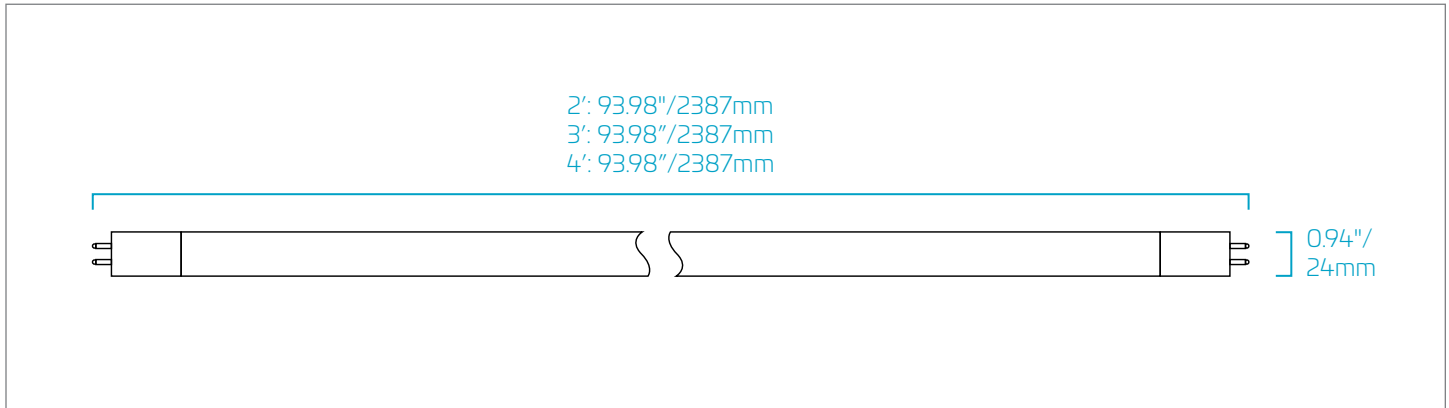

Performance

- 2' 9W LED replaces 17W fluorescent
- 3' 12W LED replaces 24W fluorescent
- 4' 14W LED replaces 28W fluorescent
- 4' 17W LED replaces 32W fluorescent
- Long life: 50,000 hours
- 80+ CRI
- Integral 120~277V drivers provide easy installation
- Wide ambient temperature range from -20°C (-4°F) to 45°C (113°F)
- <20% Total Harmonic Distortion
- For use with non-shunted tombstone lampholders
- Contains no mercury or lead; classified as non-hazardous waste

Applications

- Commercial
- Conference rooms
- Hospitality
- Education
- Healthcare
- Retail
- Residential

LED Bypass/Line Voltage T8 Tube Lights : Double-Ended

Dimensions

Ordering Information

Order Code	Item #	Length	W	Lm	CCT	CRI	Appearance	Life/Hrs	DLC v4.1
09589	LED9WT8/24/840-DBL-G7D	2'	9W	1,150	4000K	80+	Frosted	50K	✓
09599	LED9WT8/24/850-DBL-G7D	2'	9W	1,150	5000K	80+	Frosted	50K	✓
09600	LED12WT8/36/835-DBL-G7D	3'	12W	1,400	3500K	80+	Frosted	50K	✓
09601	LED12WT8/36/840-DBL-G7D	3'	12W	1,450	4000K	80+	Frosted	50K	✓
09602	LED12WT8/36/850-DBL-G7D	3'	12W	1,450	5000K	80+	Frosted	50K	✓
09594	LED14WT8/48/835-DBL-G7D	4'	14W	1,700	3500K	80+	Frosted	50K	✓
09595	LED14WT8/48/840-DBL-G7D	4'	14W	1,700	4000K	80+	Frosted	50K	✓
09603	LED14WT8/48/850-DBL-G7D	4'	14W	1,700	5000K	80+	Frosted	50K	✓
09604	LED17WT8/48/835-DBL-G7D	4'	17W	2,100	3500K	80+	Frosted	50K	✓
09605	LED17WT8/48/840-DBL-G7D	4'	17W	2,100	4000K	80+	Frosted	50K	✓
09606	LED17WT8/48/850-DBL-G7D	4'	17W	2,200	5000K	80+	Frosted	50K	✓