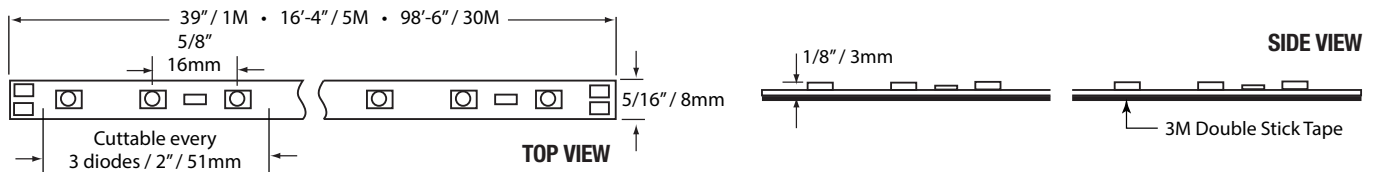

Custom lengths available - consult factory

Aluminum architectural mounting channels for interior and exterior available - consult website: www.gmlighting.net

PROJECT	TYPE
CATALOG NUMBER	

KEY FEATURES

- Flexible LED ribbon that is cuttable in the field (cuttable every 3 diodes or 2" / 51mm)
- Mounts with 3M double stick tape (attached) or mounting channels
- Flexible ribbon to ribbon and ribbon to power supply connectors available (see below)
- Dimmable. For a complete list of applicable dimmers, please consult product page on website.
- Class 2. Maximum run on a given lead is 20'.
- Shipped in anti-static packaging. • Available in 39" (1M), 16'-4" (5M) and 98'-6" (30M) reels.

ELECTRICAL

- 12VDC • Rated at 2.2W per foot
- Remote power supply required • 19 LED's per foot
- Rated life: 50,000 hrs.

OPTICS

- 2700K, 3000K, 3500K, 4200K.
- Up to 222 lumens per watt.

CERTIFICATION

- ETL

WARRANTY

- 5 year warranty

FIXTURE ORDERING INFORMATION

Catalog No.	Length	Wattage	Lumens	CRI	Color Temp.*
LTR60-27	39" / 1M	2.2W/ft.	152/ft.	82	2700K
LTR60-30	39" / 1M	2.2W/ft.	195/ft.	82	3000K
LTR60-WW	39" / 1M	2.2W/ft.	198/ft.	87	3500K
LTR60-42	39" / 1M	2.2W/ft.	222/ft.	83	4200K
Each 39" reel includes: (1) LTW-24 connector, (1) LTC-1 and 24" of lead affixed at start of reel.					
LTR300-27	16'-4" / 5M	2.2W/ft.	152/ft.	82	2700K
LTR300-30	16'-4" / 5M	2.2W/ft.	195/ft.	82	3000K
LTR300-WW	16'-4" / 5M	2.2W/ft.	198/ft.	87	3500K
LTR300-42	16'-4" / 5M	2.2W/ft.	222/ft.	83	4200K
Each 16'-4" reel includes: (3) LTW-24 connector and 24" of lead affixed at start of reel.					
LTR300-100-27	98'-6" / 30M	2.2W/ft.	152/ft.	82	2700K
LTR300-100-30	98'-6" / 30M	2.2W/ft.	195/ft.	82	3000K
LTR300-100-WW	98'-6" / 30M	2.2W/ft.	198/ft.	87	3500K
LTR300-100-42	98'-6" / 30M	2.2W/ft.	222/ft.	83	4200K
Each 98'-6" reel includes: (15) LTW-24 connector and 24" of lead affixed at start of reel.					