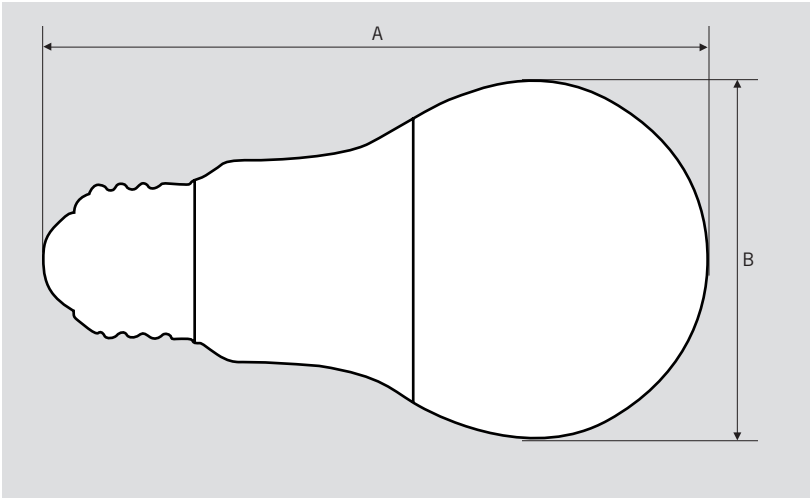

ELECTRICAL AND PERFORMANCE SPECIFICATIONS

Keystone Catalog Number	Description	Color Temp	Input Voltage	Rated Lamp Wattage	Legacy Equivalent Wattage	Base Type	Lumens	CRI	Light Distribution	Dimmable	Efficacy
KT-LED6A19-0-927	A19 bulb. Omni-Directional, dimmable	2700K	120V	6W	40W halogen	E26	450	>90	230°	Yes	75 lm/W
KT-LED6A19-0-930	A19 bulb. Omni-Directional, dimmable	3000K	120V	6W	40W halogen	E26	450	>90	230°	Yes	75 lm/W
KT-LED6A19-0-950	A19 bulb. Omni-Directional, dimmable	5000K	120V	6W	40W halogen	E26	450	>90	230°	Yes	75 lm/W

ESSENTIAL SERIES

GENERAL PURPOSE LED BULBS

KT-LED6A19-0-9XX

REPLACEMENT LAMP

PHYSICAL CHARACTERISTICS

PACKAGING

Carton Quantity	60 pcs
Carton Dimensions	15.55" × 13.07" × 10"
Carton Weight	10.6 lbs

LAMP DIMENSIONS

A (Length)	4.33"
B (Diameter)	2.36"

BASE TYPE: E26 (Medium)

ORDERING INFORMATION

ORDER CODE	CARTON QUANTITY	ITEM STATUS
KT-LED6A19-0-9XX	60 pcs	Active

CATALOG NUMBER BREAKDOWN

KT-LED6A19-0-9XX

- 1
- 2
- 3
- 4
- 5
- 6
- 7