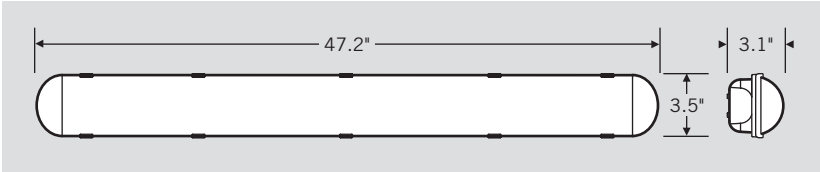

KT-VTLED28-4A-8XX-VDIM-P

VAPOR TIGHT FIXTURE

PHYSICAL SPECIFICATIONS

ORDERING INFORMATION

CATALOG NUMBER	PACKAGING STYLE	PACK QUANTITY	ITEM STATUS
KT-VTLED28-4A-840-VDIM-P-CP	Carton Pack	4	Active
KT-VTLED28-4A-850-VDIM-P-CP	Carton Pack	4	Active

CATALOG NUMBER BREAKDOWN

KT-VTLED28-4A-8XX-VDIM-P-CP

1
2
3
4
5
6
7
8
9
10

- **1** Keystone Technologies
- **2** Vapor Tight LED Fixture
- **3** Wattage
- **4** 4' Nominal Length
- **5** Lamp Type
- **6** 800 Series
- **7** Color Temperature
- **8** 0-10V Dimming
- **9** Premium Series
- **10** Packaging Style