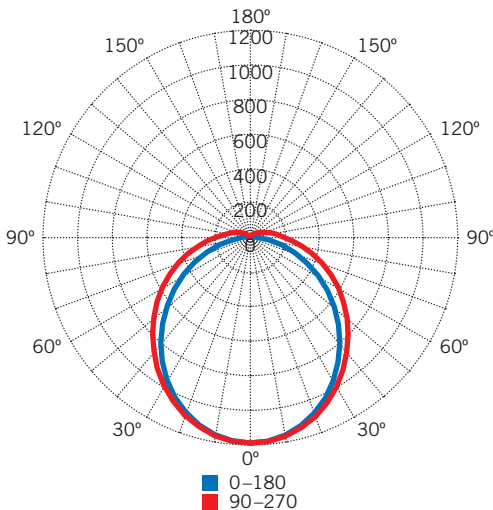

Green Electrical Supply

maximize your green[®]

www.GreenElectricalSupply.com

KT-VTLED28-4A-8XX-VDIM-P

VAPOR TIGHT FIXTURE

DESCRIPTION

4' 28W LED Vapor Tight Fixture | 120-277V Input | 0-10V Dimming | Premium Series

APPLICATION

Used for commercial and industrial rugged or outdoor applications

PRODUCT FEATURES

- Traditional design, narrow body, Vapor Tight fixture, suitable for rugged, demanding applications
- Powered by Keystone 0-10V dimming LED drivers
- IP65, suitable for wet location
- Smooth, diffused lens for even appearance
- Stainless steel lens clips
- 0-10V dimming, 10% minimum
- High quality, impact resistant Poly Carbonate lens
- Compatible with Keystone SmartSafe emergency backups, max of 30C ambient operating temperature with emergency pack installed
- Ambient operating temperature: -20°C/-4°F to 50°C/122°F
- UL Listed 1598
- THD: <20%
- PF: >0.95
- LED chip lifetime: L70>100,000 hours @ 25°C/77°F ambient fixture temperature
- Includes mounting hardware

PRODUCT SPECIFICATIONS

Catalog Number	Color Temperature	Nominal Length	Input Voltage	Wattage	CRI	Lumen Output	Efficacy
KT-VTLED28-4A-840-VDIM-P	4000K	4 ft.	120-277V	28W	>82.0	3,580 lm	128 lm/W
KT-VTLED28-4A-850-VDIM-P	5000K	4 ft.	120-277V	28W	>82.0	3,640 lm	130 lm/W

PHOTOMETRIC SPECIFICATIONS

LUMINOUS INTENSITY DISTRIBUTION

ZONAL LUMEN SUMMARY

Degree	Flux (Lumens)	% Luminaire
0~10°	111.8 lm	3.06%
0~20°	429.8 lm	11.76%
0~30°	904.9 lm	24.77%
0~40°	1,468.5 lm	40.19%
0~50°	2,047.5 lm	56.04%
0~60°	2,577.4 lm	70.54%
0~70°	3,006.9 lm	82.30%
0~80°	3,304.3 lm	90.44%
0~90°	3,472.2 lm	95.03%
0~100°	3,562.8 lm	97.51%
0~110°	3,613.1 lm	98.89%
0~120°	3,637.4 lm	99.55%
0~130°	3,646.7 lm	99.81%
0~140°	3,649.5 lm	99.88%
0~150°	3,651.1 lm	99.93%
0~160°	3,652.5 lm	99.97%
0~170°	3,653.5 lm	99.99%
0~180°	3,653.8 lm	100.00%