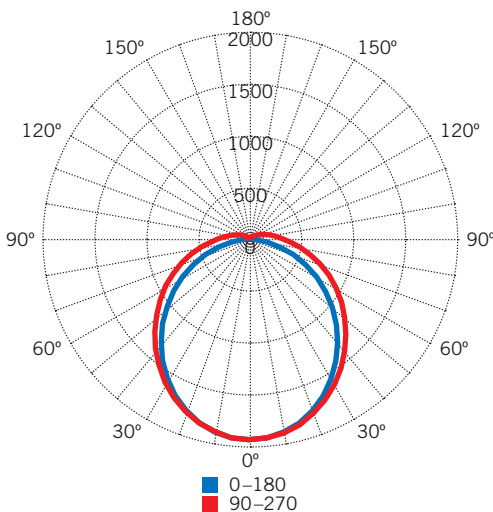

Green Electrical Supply

maximize your green[®]

www.GreenElectricalSupply.com

KT-VTLED44-4A-8XX-VDIM-P

VAPOR TIGHT FIXTURE

DESCRIPTION

4' 44W LED Vapor Tight Fixture | 120-277V Input | 0-10V Dimming | Premium Series

APPLICATION

Used for commercial and industrial rugged or outdoor applications

PRODUCT FEATURES

- Traditional design, narrow body, Vapor Tight fixture, suitable for rugged, demanding applications
- Powered by Keystone 0-10V dimming LED drivers
- IP65, suitable for wet location
- Smooth, diffused lens for even appearance
- Stainless steel lens clips
- 0-10V dimming, 10% minimum
- High quality, impact resistant Poly Carbonate lens
- Compatible with Keystone SmartSafe emergency backups, max of 30C ambient operating temperature with emergency pack installed
- Ambient operating temperature: -20°C/-4°F to 45°C/114°F
- UL Listed 1598
- THD: <20%
- PF: >0.95
- LED chip lifetime: L70>100,000 hours @ 25°C/77°F ambient fixture temperature
- Includes mounting hardware

PRODUCT SPECIFICATIONS

Catalog Number	Color Temperature	Nominal Length	Input Voltage	Wattage	CRI	Lumen Output	Efficacy
KT-VTLED44-4A-840-VDIM-P	4000K	4 ft.	120-277V	44W	>82.0	5,630 lm	128 lm/W
KT-VTLED44-4A-850-VDIM-P	5000K	4 ft.	120-277V	44W	>82.0	5,720 lm	130 lm/W

PHOTOMETRIC SPECIFICATIONS

LUMINOUS INTENSITY DISTRIBUTION

ZONAL LUMEN SUMMARY

Degree	Flux (Lumens)	% Luminaire
0~10°	178.7 lm	3.08%
0~20°	686.1 lm	11.83%
0~30°	1,443.3 lm	24.89%
0~40°	2,340.3 lm	40.35%
0~50°	3,260.8 lm	56.23%
0~60°	4,101.8 lm	70.73%
0~70°	4,781.5 lm	82.45%
0~80°	5,248.5 lm	90.50%
0~90°	5,508.3 lm	94.98%
0~100°	5,648.2 lm	97.39%
0~110°	5,726.8 lm	98.75%
0~120°	5,765.8 lm	99.42%
0~130°	5,781.7 lm	99.70%
0~140°	5,788.0 lm	99.80%
0~150°	5,792.4 lm	99.88%
0~160°	5,796.1 lm	99.94%
0~170°	5,798.5 lm	99.98%
0~180°	5,799.2 lm	100.00%