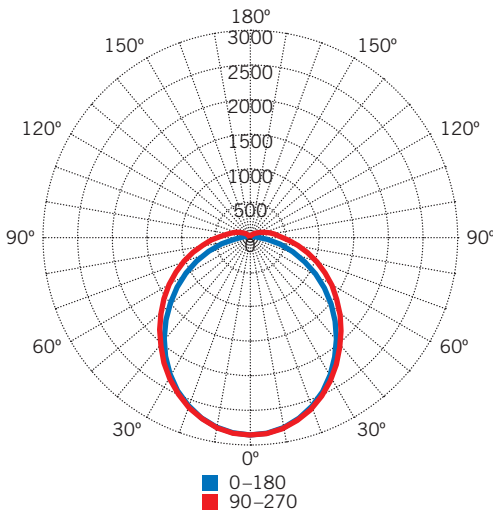

### PRODUCT SPECIFICATIONS

Catalog Number	Color Temperature	Nominal Length	Input Voltage	Wattage	CRI	Lumen Output	Efficacy
KT-VTLED63-4A-840-VDIM-P	4000K	4 ft.	120-277V	63W	>82.0	8,065 lm	128 lm/W
KT-VTLED63-4A-850-VDIM-P	5000K	4 ft.	120-277V	63W	>82.0	8,190 lm	130 lm/W

### PHOTOMETRIC SPECIFICATIONS

#### ZONAL LUMEN SUMMARY

Degree	Flux (Lumens)	% Luminaire
0~10°	270.3 lm	3.21%
0~20°	1,037.7 lm	12.31%
0~30°	2,178.8 lm	25.84%
0~40°	3,518.0 lm	41.72%
0~50°	4,873.3 lm	57.79%
0~60°	6,090.8 lm	72.23%
0~70°	7,058.0 lm	83.69%
0~80°	7,710.7 lm	91.43%
0~90°	8,065.8 lm	95.65%
0~100°	8,248.9 lm	97.82%
0~110°	8,346.6 lm	98.98%
0~120°	8,392.6 lm	99.52%
0~130°	8,410.7 lm	99.74%
0~140°	8,418.0 lm	99.82%
0~150°	8,423.7 lm	99.89%
0~160°	8,428.5 lm	99.95%
0~170°	8,431.9 lm	99.99%
0~180°	8,433.0 lm	100.00%