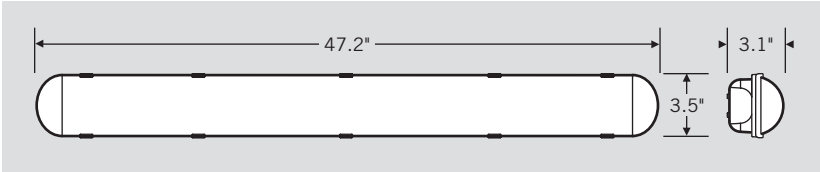

KT-VTLED63-4A-8XX-VDIM-P

VAPOR TIGHT FIXTURE

PHYSICAL SPECIFICATIONS

ORDERING INFORMATION

CATALOG NUMBER	PACKAGING STYLE	PACK QUANTITY	ITEM STATUS
KT-VTLED63-4A-840-VDIM-P-CP	Carton Pack	4	Active
KT-VTLED63-4A-850-VDIM-P-CP	Carton Pack	4	Active

CATALOG NUMBER BREAKDOWN

KT-VTLED63-4A-8XX-VDIM-P-CP

1
2
3
4
5
6
7
8
9
10

- **1** Keystone Technologies
- **2** Vapor Tight LED Fixture
- **3** Wattage
- **4** 4' Nominal Length
- **5** Lamp Type
- **6** 800 Series
- **7** Color Temperature
- **8** 0-10V Dimming
- **9** Premium Series
- **10** Packaging Style