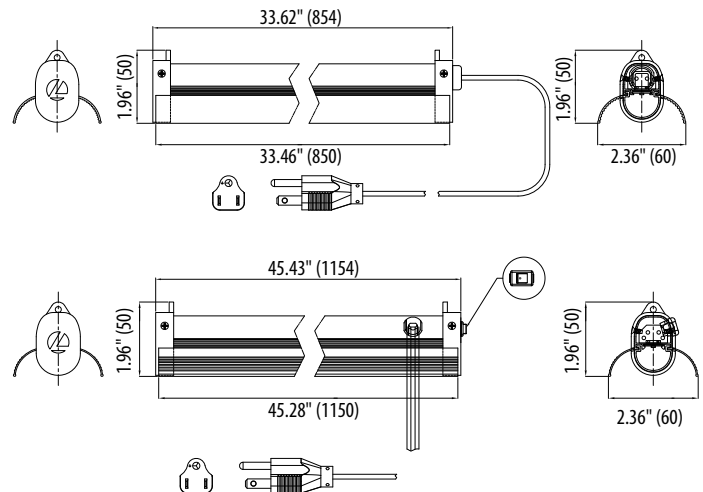

INSTALLATION

Includes 9 1/2" mounting chains and S-hooks.

LISTINGS

CSA listed to US and Canadian Safety Standards.

WARRANTY

1-year limited warranty. Complete warranty terms located at:

www.acuitybrands.com/CustomerResources/Terms_and_conditions.aspx

Dimensions

All dimensions are inches (centimeters) unless otherwise indicated.