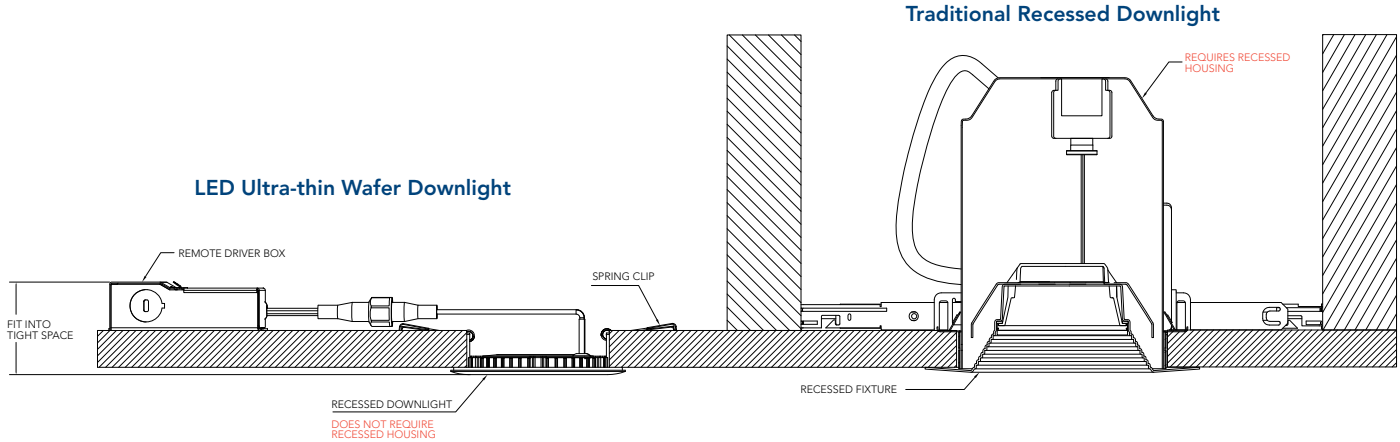

Wafer LED Recessed Downlight

The ultra-thin Wafer LED redefines recessed downlighting installations. With the narrow design and remote driver box, the Wafer LED can be installed in confined, hard to reach spaces such as closets, bathrooms, hallways, stairwells, outside soffits and other areas that would have been nearly impossible with traditional recessed housings.

Make installation quick and simple with the LED Wafer series.

Ordering Information

EXAMPLE: WF4 LED 30K MW

Wafer LED

Series	Lamp	CCT/CRI/W/Lumens	Finish	Accessories: Order as separate catalog number.	
WF3	3" wafer-thin round LED downlight	30K 3000K/80CRI/8W/550L 40K 4000K/80CRI/7.9W/590L	MW Matte White MB Matte Black BN Brushed Nickel ORB Oil-Rubbed Bronze	WF3 PAN R12 3" new construction pan, retail pack of 12 WF4 PAN R12 4" new construction pan, retail pack of 12 WF6 PAN R12 6" new construction pan, retail pack of 12 WFJB R4 Remodel joist bar for 4" & 6", retail pack of 4 WFEXC6 U 6' FT4 cable WFEXC10 U 10' FT4 cable WFEXC20 U 20' FT4 cable	
WF4	4" wafer-thin round LED downlight	30K 3000K/80CRI/9.6W/675L 40K 4000K/80CRI/10W/765L			
WF6	6" wafer-thin round LED downlight	30K 3000K/80CRI/13W/1020L 40K 4000K/80CRI/13.6W/1200L	 Matte White	 New Construction Pan (WF_PAN)	
		LL LED Low Lumen LED 27K 2700K/80CRI/12.7W/780L 30K 3000K/80CRI/12.6W/865L 40K 4000K/80CRI/12.9W/944L			 Remodel Joist Bar (WFJB)
WF4 SQ B	4" wafer-thin square LED downlight, baffle trim	27K 2700K/80CRI/10.4W/610L 30K 3000K/80CRI/10.3W/620L 40K 4000K/80CRI/10.28W/650L	 Matte Black	 Extension Cable (WFEXC_)	
WF4 SQ S	4" wafer-thin square LED downlight, smooth trim	27K 2700K/80CRI/10.7W/610L 30K 3000K/80CRI/10.3W/620L 40K 4000K/80CRI/10.4W/650L	 Brushed Nickel	Trim Options Baffle	
WF6 SQ B	6" wafer-thin square LED downlight, baffle trim	27K 2700K/80CRI/13.9W/860L 30K 3000K/80CRI/13.4W/880L 40K 4000K/80CRI/13.9W/920L	 Oil Rubbed Bronze	 Smooth	
WF6 SQ S	6" wafer-thin square LED downlight, smooth trim	27K 2700K/80CRI/13.9W/860L 30K 3000K/80CRI/13.4W/880L 40K 4000K/80CRI/13.9W/920L			

Visit www.lithonia.com for more information.