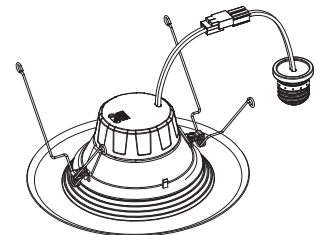

SPECIFICATIONS

	RR4089CSW	RR6119CSW	RR6149CSW
	DETAILS		
Nominal Wattage (W)	8	10.5	14
Lumens Delivered (lm, 2700K)	700	900	1200
Equivalency	40W INC	75W INC	100W INC
Efficacy (lm/W)	88	86	86
Beam Angle	95°		
CRI	≥90		
Color Temperature (K)	2700K/3000K/3500K/4000K		
L70 Lifetime (Hrs)	≥50,000 Hrs		
Voltage	120V, Triac Dimming, 10%		
Power Factor	≥0.90		
Housing	Stamped Steel		
Lens	Plastic		
Mounting	Retrofits into 4" housings	Retrofits into 5" and 6" housings	
Operating Temperature	-4°F to 104°F		
Listings	ENERGY STAR, Title 24, cULus, FCC		ENERGY STAR, Title 24, cETLus, FCC
Environment	Wet locations, Indoor		
Warranty	5 years		

PRODUCT DIMENSIONS:

RR4 4"

RR6 5" | 6"

ACCESSORIES

MODEL #	DESCRIPTION	IMAGE
RR-STRIM4	4", Silver Baffle Trim	
RR-STRIM6	6", Silver Baffle Trim	
RR-LTRIM4	4", Black Baffle Trim	
RR-LTRIM6	6", Black Baffle Trim	
¹ RR-BTRIM4	4", Bronze Baffle Trim	
¹ RR-BTRIM6	6", Bronze Baffle Trim	