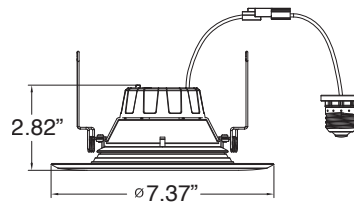

PRODUCT DIMENSIONS:

RR4 4"

RR6 5" | 6"

ACCESSORIES

MODEL #	DESCRIPTION	IMAGE
RR-STRIM4	4", Silver Baffle Trim	
RR-STRIM6	6", Silver Baffle Trim	
RR-LTRIM4	4", Black Baffle Trim	
RR-LTRIM6	6", Black Baffle Trim	
¹ RR-BTRIM4	4", Bronze Baffle Trim	
¹ RR-BTRIM6	6", Bronze Baffle Trim	