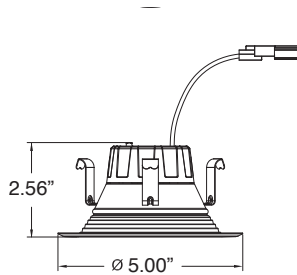

PRODUCT DIMENSIONS:

RR4 4"

RR6 5" | 6"

ACCESSORIES

MODEL #	DESCRIPTION	IMAGE
RR-STRIM4	4", Silver Baffle Trim	
RR-STRIM6	6", Silver Baffle Trim	
RR-LTRIM4	4", Black Baffle Trim	
RR-LTRIM6	6", Black Baffle Trim	
¹ RR-BTRIM4	4", Bronze Baffle Trim	
¹ RR-BTRIM6	6", Bronze Baffle Trim	