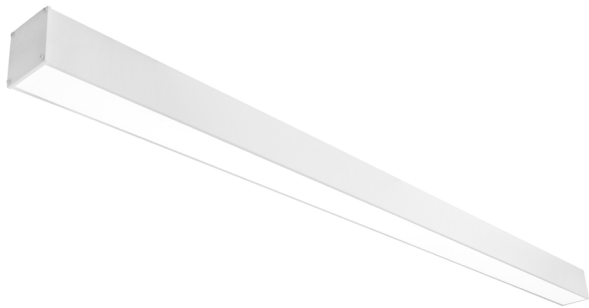

## LINEAR FIXTURE L-MAX LINEAR LED LUMINAIRE

### PRODUCT DESCRIPTION:

The compact and high-performing L-Max brings eye-pleasing illumination to architectural and commercial interiors. Designed to be either surface mounted or suspended, this lightweight and easy-to-install luminaire lends a clean aesthetic to offices, retail spaces, supermarkets, stairwells and other applications that require high quality lighting that is DLC Premium listed and price-effective. The L-Max can be quickly and easily linked together to create runs of light that appear seamless.

### CONSTRUCTION:

- Constructed of durable 19 gauge aluminum body and end caps
- Polycarbonate diffused lends delivers a low-glare, diffused light distribution
- Mounting options - Surface, Suspended