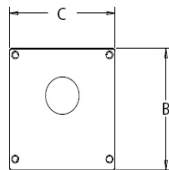

LINEAR FIXTURE L-MAX LINEAR LED LUMINAIRE