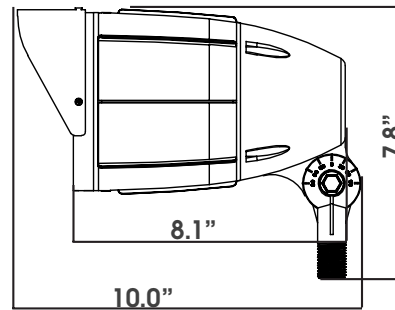

SPECIFICATIONS:

ITEM	SPECIFICATION	DETAILS			
		BF12AUDTXXXXXX	BF30AUDTXXXXXX	BF12AUDWXXXXXX	BF30AUDWXXXXXX
GENERAL PERFORMANCE	Distribution	Tight		Wide	
	NEMA H x V Distribution	4 x 4	2 x 2	6 x 6	5 x 5
	Beam Angle	25	10	60	60
	Input Power (W)	11	28	11	28
	Lumens Delivered 3000K (lm)	1175	3225	1200	3120
	Lumens Delivered 5000K (lm)	1205	3290	1235	3185
	Efficacy (lm/W)	108-110	118-120	111-114	114-116
	Color Temperature	3000K, 5000K			
	CRI	≥72			
	Lumen Maintenance (L70, TM-21 @ 25°C)	≥100,000			
ELECTRICAL	Input Voltage	120-277V standard			
	Power Factor	> 0.9			
PHYSICAL	Housing	Aluminum			
	Lens	Tempered Glass			
	Finish	Bronze standard			
	Operating Temperature	-30°F - 104°F			
CERTIFICATION	Certifications	DLC Premium, cULus, LM-79, LM-80, TM-21, IP65, Title 24 Compliant			
	Environment	Outdoor, Wet location			
	Warranty	5 Years			

*DIMENSIONS:

12W

30W

*Shroud sold separately