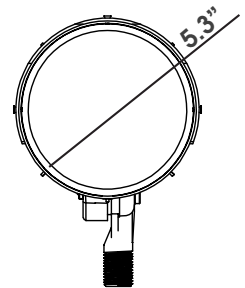

Ideal for landscape, façade and sign lighting applications, the LED Bullet Flood Light features a swivel arm for precise angle adjustment. Sealed to keep out dirt, bugs and moisture, the Bullet Floods is constructed with a precision die-cast aluminum housing and tempered, shatter-resistant glass for a sleek appearance and maximum durability. The floods can be surface mounted directly to electrical boxes or posts with a 1/2" threaded bushing.

ACCESSORIES			
ORDER CODE	MODEL NUMBER	DESCRIPTION	ACCESSORIES IMAGE
101679	TR2.37BZ	Tennon Reducer, 2-3/8" to 1/2", Bronze	

**SPECIFICATIONS:**

ITEM	SPECIFICATION	DETAILS			
		BF12AUDTXXXXXX	BF30AUDTXXXXXX	BF12AUDWXXXXXX	BF30AUDWXXXXXX
GENERAL PERFORMANCE	Distribution	Tight		Wide	
	NEMA H x V Distribution	4 x 4	2 x 2	6 x 6	5 x 5
	Beam Angle	25	10	60	60
	Input Power (W)	11	28	11	28
	Lumens Delivered 3000K (lm)	1175	3225	1200	3120
	Lumens Delivered 5000K (lm)	1205	3290	1235	3185
	Efficacy (lm/W)	108-110	118-120	111-114	114-116
	Color Temperature	3000K, 5000K			
	CRI	≥72			
	Lumen Maintenance (L70, TM-21 @ 25°C)	≥100,000			
ELECTRICAL	Input Voltage	120-277V standard			
	Power Factor	> 0.9			
PHYSICAL	Housing	Aluminum			
	Lens	Tempered Glass			
	Finish	Bronze standard			
	Operating Temperature	-30°F - 104°F			
CERTIFICATION	Certifications	DLC Premium, cULus, LM-79, LM-80, TM-21, IP65, Title 24 Compliant			
	Environment	Outdoor, Wet location			
	Warranty	5 Years			

**\*DIMENSIONS:**

**12W**

**30W**

\*Shroud sold separately

**ORDERING\*:**

ORDER CODE	MODEL	NOMINAL WATTAGE	INPUT VOLTAGE	BEAM TYPE	COLOR TEMPERATURE (CCT)
100056	BF12AUDT30B	12W	120-277V	TIGHT	3000K
100058	BF12AUDT50B			TIGHT	5000K
100060	BF12AUDW30B			WIDE	3000K
100062	BF12AUDW50B			WIDE	5000K
100072	BF30AUDT30B	30W		TIGHT	3000K
100074	BF30AUDT50B			TIGHT	5000K
100076	BF30AUDW30B			WIDE	3000K
100078	BF30AUDW50B			WIDE	5000K