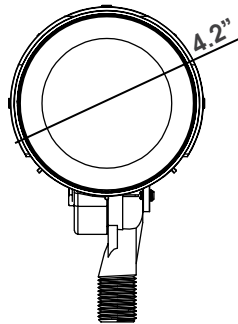

Ideal for landscape, façade and sign lighting applications, the LED Bullet Flood Light features a swivel arm for precise angle adjustment. Sealed to keep out dirt, bugs and moisture, the Bullet Floods is constructed with a precision die-cast aluminum housing and tempered, shatter-resistant glass for a sleek appearance and maximum durability. The floods can be surface mounted directly to electrical boxes or posts with a 1/2" threaded bushing.

ACCESSORIES			
ORDER CODE	MODEL NUMBER	DESCRIPTION	ACCESSORIES IMAGE
101679	TR2.37BZ	Tennon Reducer, 2-3/8" to 1/2", Bronze	

**SPECIFICATIONS:**

ITEM	SPECIFICATION	DETAILS			
		BF12AUDTXXXXXX	BF30AUDTXXXXXX	BF12AUDWXXXXXX	BF30AUDWXXXXXX
GENERAL PERFORMANCE	Distribution	Tight		Wide	
	NEMA H x V Distribution	4 x 4	2 x 2	6 x 6	5 x 5
	Beam Angle	25	10	60	60
	Input Power (W)	11	28	11	28
	Lumens Delivered 3000K (lm)	1175	3225	1200	3120
	Lumens Delivered 5000K (lm)	1205	3290	1235	3185
	Efficacy (lm/W)	108-110	118-120	111-114	114-116
	Color Temperature	3000K, 5000K			
	CRI	≥72			
	Lumen Maintenance (L70, TM-21 @ 25°C)	≥100,000			
ELECTRICAL	Input Voltage	120-277V standard			
	Power Factor	> 0.9			
PHYSICAL	Housing	Aluminum			
	Lens	Tempered Glass			
	Finish	Bronze standard			
	Operating Temperature	-30°F - 104°F			
CERTIFICATION	Certifications	DLC Premium, cULus, LM-79, LM-80, TM-21, IP65, Title 24 Compliant			
	Environment	Outdoor, Wet location			
	Warranty	5 Years			

**\*DIMENSIONS:**

**12W**

**30W**

\*Shroud sold separately

**ORDERING\*:**

ORDER CODE	MODEL	NOMINAL WATTAGE	INPUT VOLTAGE	BEAM TYPE	COLOR TEMPERATURE (CCT)
100056	BF12AUDT30B	12W	120-277V	TIGHT	3000K
100058	BF12AUDT50B			TIGHT	5000K
100060	BF12AUDW30B			WIDE	3000K
100062	BF12AUDW50B			WIDE	5000K
100072	BF30AUDT30B	30W		TIGHT	3000K
100074	BF30AUDT50B			TIGHT	5000K
100076	BF30AUDW30B			WIDE	3000K
100078	BF30AUDW50B			WIDE	5000K