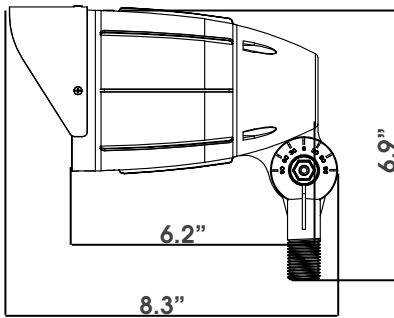

**\*DIMENSIONS:**

**12W**

**30W**

\*Shroud sold separately

**ORDERING\*:**

ORDER CODE	MODEL	NOMINAL WATTAGE	INPUT VOLTAGE	BEAM TYPE	COLOR TEMPERATURE (CCT)
100056	BF12AUDT30B	12W	120-277V	TIGHT	3000K
100058	BF12AUDT50B			TIGHT	5000K
100060	BF12AUDW30B			WIDE	3000K
100062	BF12AUDW50B			WIDE	5000K
100072	BF30AUDT30B	30W		TIGHT	3000K
100074	BF30AUDT50B			TIGHT	5000K
100076	BF30AUDW30B			WIDE	3000K
100078	BF30AUDW50B			WIDE	5000K