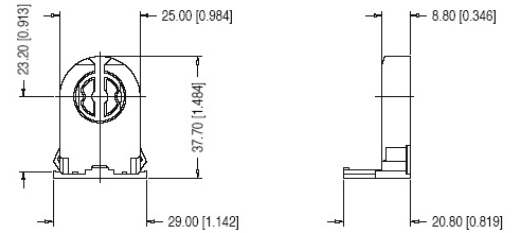

ACCESSORIES			
ORDER CODE	MODEL NUMBER	DESCRIPTION	ACCESSORIES IMAGE
73978	G13LPNS	G13 Low Profile Non-Shunted Lamp Holder	
1409026	G13KIT1	1-Lamp Wiring Harness for LED T8 Single-End Powered, Ballast Bypass Lamps	
1409027	G13KIT2	2-Lamp Wiring Harness for LED T8 Single-End Powered, Ballast Bypass Lamps	
1409028	G13KIT3	3-Lamp Wiring Harness for LED T8 Single-End Powered, Ballast Bypass Lamps	
1409029	G13KIT4	4-Lamp Wiring Harness for LED T8 Single-End Powered, Ballast Bypass Lamps	

G13LPNS SOCKET LINE DRAWING: