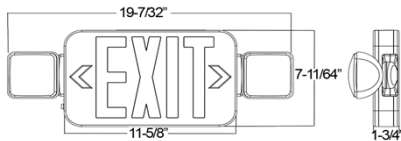

**Green Electrical Supply**

maximize your green<sup>®</sup>

[www.GreenElectricalSupply.com](http://www.GreenElectricalSupply.com)

**Catalog Number** 73432  
**UPC Number** 60198673432  
**Description** Combo Exit/Emergency  
LED  
RED Letters White Housing  
High Output

#### Dimension Information

L Inches	19-7/32"
H Inches	7-11/64"
Depth Inches (mm)	1-3/4"