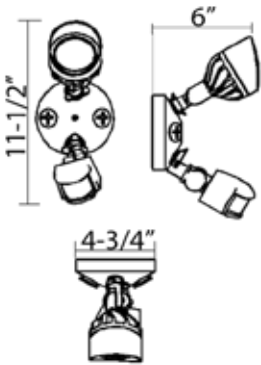

Green Electrical Supply

maximize your green[®]

www.GreenElectricalSupply.com

Catalog Number 72560
UPC Number 60198672560
Description Single Head LED Motion Activated Security Light
Bronze

Features

Turns Lights On Automatically When Motion is Detected
Used for Walkways, Entrances, and Patios
Adjustable Motion Sensitivity, Light Sensitivity, and Time Delay
Tempered Glass Lens
Fluted Prismatic Reflector
Wall or Eave Mounted to Standard Junction Box
25,000 Hour Driver/Lamp Life Expectancy
Phillips LUXEON M LED
3000K Color Temperature

General

Color: Bronze
Housing Material: Die Cast Aluminum
Voltage: 120/240
Wattage Per Head: 14W
Lumens: 1030
CRI: 75
Detection Angle: Upto 240° out to 60Ft

Dimension Information

Height Inches: 11-1/2"
Width Inches: 4-3/4"
Depth Inches: 6"