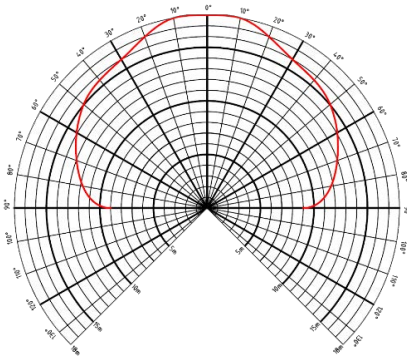

Green Electrical Supply

maximize your green[®]

www.GreenElectricalSupply.com

Catalog Number 72560
UPC Number 60198672560
Description Single Head LED Motion Activated Security Light
Bronze

Features

Turns Lights On Automatically When Motion is Detected
Used for Walkways, Entrances, and Patios
Adjustable Motion Sensitivity, Light Sensitivity, and Time Delay
Tempered Glass Lens
Fluted Prismatic Reflector
Wall or Eave Mounted to Standard Junction Box
25,000 Hour Driver/Lamp Life Expectancy
Phillips LUXEON M LED
3000K Color Temperature

General

Color: Bronze
Housing Material: Die Cast Aluminum
Voltage: 120/240
Wattage Per Head: 14W
Lumens: 1030
CRI: 75
Detection Angle: Upto 240° out to 60Ft

Dimension Information

Height Inches: 11-1/2"
Width Inches: 4-3/4"
Depth Inches: 6"