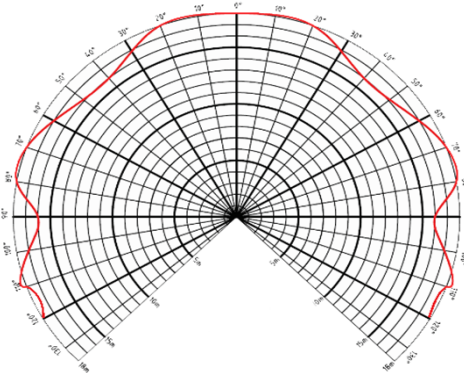

Packaging

Box Qty: 1
Case Qty: 8

Morris Products
53 Carey Road, Queensbury, NY 12804
www.morrisproducts.com