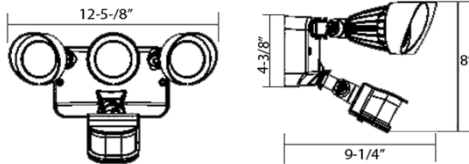

Green Electrical Supply

maximize your green[®]

www.GreenElectricalSupply.com

Catalog Number 72564
UPC Number 60198672564
Description Three Head LED Motion Activated Security Light
 Bronze

Features

Turns Lights On Automatically When Motion is Detected
 Used for Walkways, Entrances, and Patios
 Adjustable Motion Sensitivity, Light Sensitivity, and Time Delay
 Tempered Glass Lens
 Fluted Prismatic Reflector
 Wall or Eave Mounted to Standard Junction Box
 25,000 Hour Driver/Lamp Life Expectancy
 Phillips LUXEON M LED
 3000K Color Temperature

General

Color: Bronze
Housing Material: Die Cast Aluminum
Voltage: 120/240
Wattage: 36W
Lumens: 3090
CRI: 75
Detection Angle: Up to 240° out to 60Ft

Dimension Information

Height Inches: 8"
Width Inches: 12-5/8"
Depth Inches: 9-1/4"