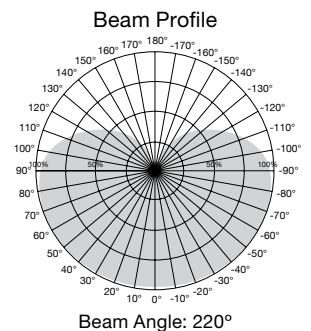

Green Electrical Supply

maximize your green[®]

www.GreenElectricalSupply.com

40 & 60W replacement omni-directional LED A19 lamps

Direct replacements for
40 Watt & 60 Watt
incandescent lamps

Applications / Features

Omni-Directional A19 LED Lamps - Dimmable

Item Number	Lamp Description	W	V	CRI	CCT	Lm	Bm	M.O.L. (Inches)	Life/Hrs.	UPC	Pack
S29830*	6A19/OMNI/220/LED/27K	6	120	80	2700K	480	220°	4 5/16	25K	045923298301	24/6
S29831*	6A19/OMNI/220/LED/30K	6	120	80	3000K	480	220°	4 5/16	25K	045923298318	24/6
S29832*	6A19/OMNI/220/LED/35K	6	120	80	3500K	480	220°	4 5/16	25K	045923298325	24/6
S29833*	6A19/OMNI/220/LED/40K	6	120	80	4000K	480	220°	4 5/16	25K	045923298332	24/6
S29834*	6A19/OMNI/220/LED/50K	6	120	80	5000K	480	220°	4 5/16	25K	045923298349	24/6
S29835*	9.8A19/OMNI/220/LED/27K	9.8	120	80	2700K	800	220°	4 5/16	25K	045923298356	24/6
S29836*	9.8A19/OMNI/220/LED/30K	9.8	120	80	3000K	800	220°	4 5/16	25K	045923298363	24/6
S29837*	9.8A19/OMNI/220/LED/35K	9.8	120	80	3500K	800	220°	4 5/16	25K	045923298370	24/6
S29838*	9.8A19/OMNI/220/LED/40K	9.8	120	80	4000K	800	220°	4 5/16	25K	045923298387	24/6
S29839*	9.8A19/OMNI/220/LED/50K	9.8	120	80	5000K	800	220°	4 5/16	25K	045923298394	24/6
S29840*	9.8A19/OMNI/220/LED/27K/GU24	9.8	120	80	2700K	800	220°	4 5/16	25K	045923298400	24/6
S29841*	9.8A19/OMNI/220/LED/35K/GU24	9.8	120	80	3500K	800	220°	4 5/16	25K	045923298417	24/6
S29842*	9.8A19/OMNI/220/LED/40K/GU24	9.8	120	80	4000K	800	220°	4 5/16	25K	045923298424	24/6
90 CRI											
S9703*	10A19/OMNI/LED/27K/90CRI	10	120	90	2700K	800	220°	4 5/16	25K	045923097034	24/6
S9707*	10A19/OMNI/LED/27K/90CRI/GU24	10	120	90	2700K	800	220°	4 5/16	25K	045923097072	24/6
S9704*	10A19/OMNI/LED/3K/90CRI	10	120	90	3000K	800	220°	4 5/16	25K	045923097041	24/6
S9708*	10A19/OMNI/LED/3K/90CRI/GU24	10	120	90	3000K	800	220°	4 5/16	25K	045923097089	24/6