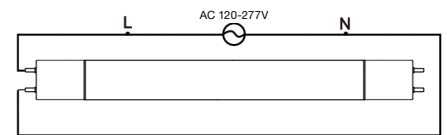

Single Ended Wiring