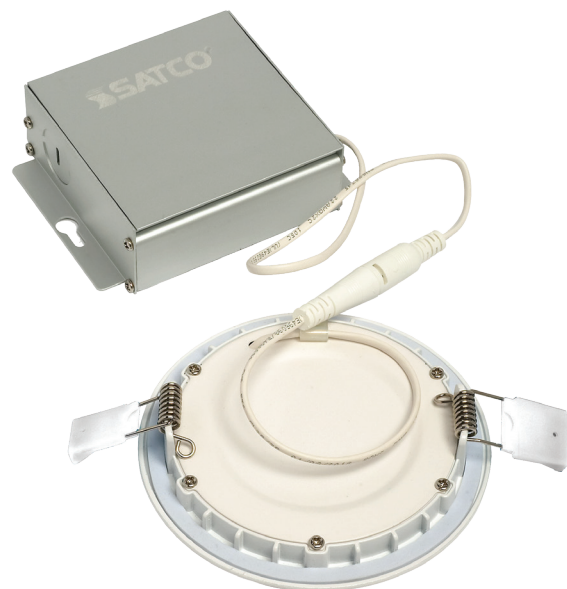

Green Electrical Supply[®]

maximize your green[®]

GreenElectricalSupply.com

PRODUCT INFORMATION

Low profile LED edge-lit downlights

- Slim profile fixture and external, remote driver offer almost limitless installation options
- Perfect for renovations with tight or hard to reach spaces
- Light weight
- No recessed can required
- As little as 1" height clearance required
- Air-tight for safe use with insulated or non-insulated ceilings
- External driver/j box for easy placement
- Easy install spring clips
- >90 CRI
- Dimmable
- Wet location
- c-ETL-us Classified
- Long life—50,000 hours
- ENERGY STAR certified
- 5 Year warranty