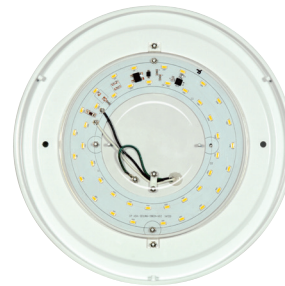

- Dimmable
- 12.5 Watts (62-545)
75 Watt equivalent
- 16.5 Watts (62-547)
100 Watt equivalent
- CCT: 3000K
- CRI: >80
- 5 Year warranty
- Long life – 50,000 hours
- Durable white polymer cover
- cETLus damp location

Dimensions

62-545 Width: 11", Height: 3 1/8"

62-547 Width: 14", Height: 3 1/2"

62-545
11" LED flush mount fixture

62-547
14" LED flush mount fixture

LED module

LED flush mount fixtures

Item Number	Description	Watts	Volts	Light Source	CCT	Lumens	CRI	Life/Hours
62-545*	11" LED flush mount	12.5	120	LED Module	3000K	900**	>80	50,000
62-547*	14" LED flush mount	16.5	120	LED Module	3000K	1200**	>80	50,000