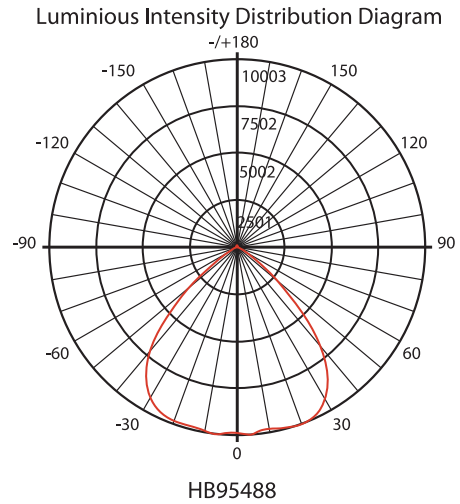

Venture 150W LED Highbay Fixture